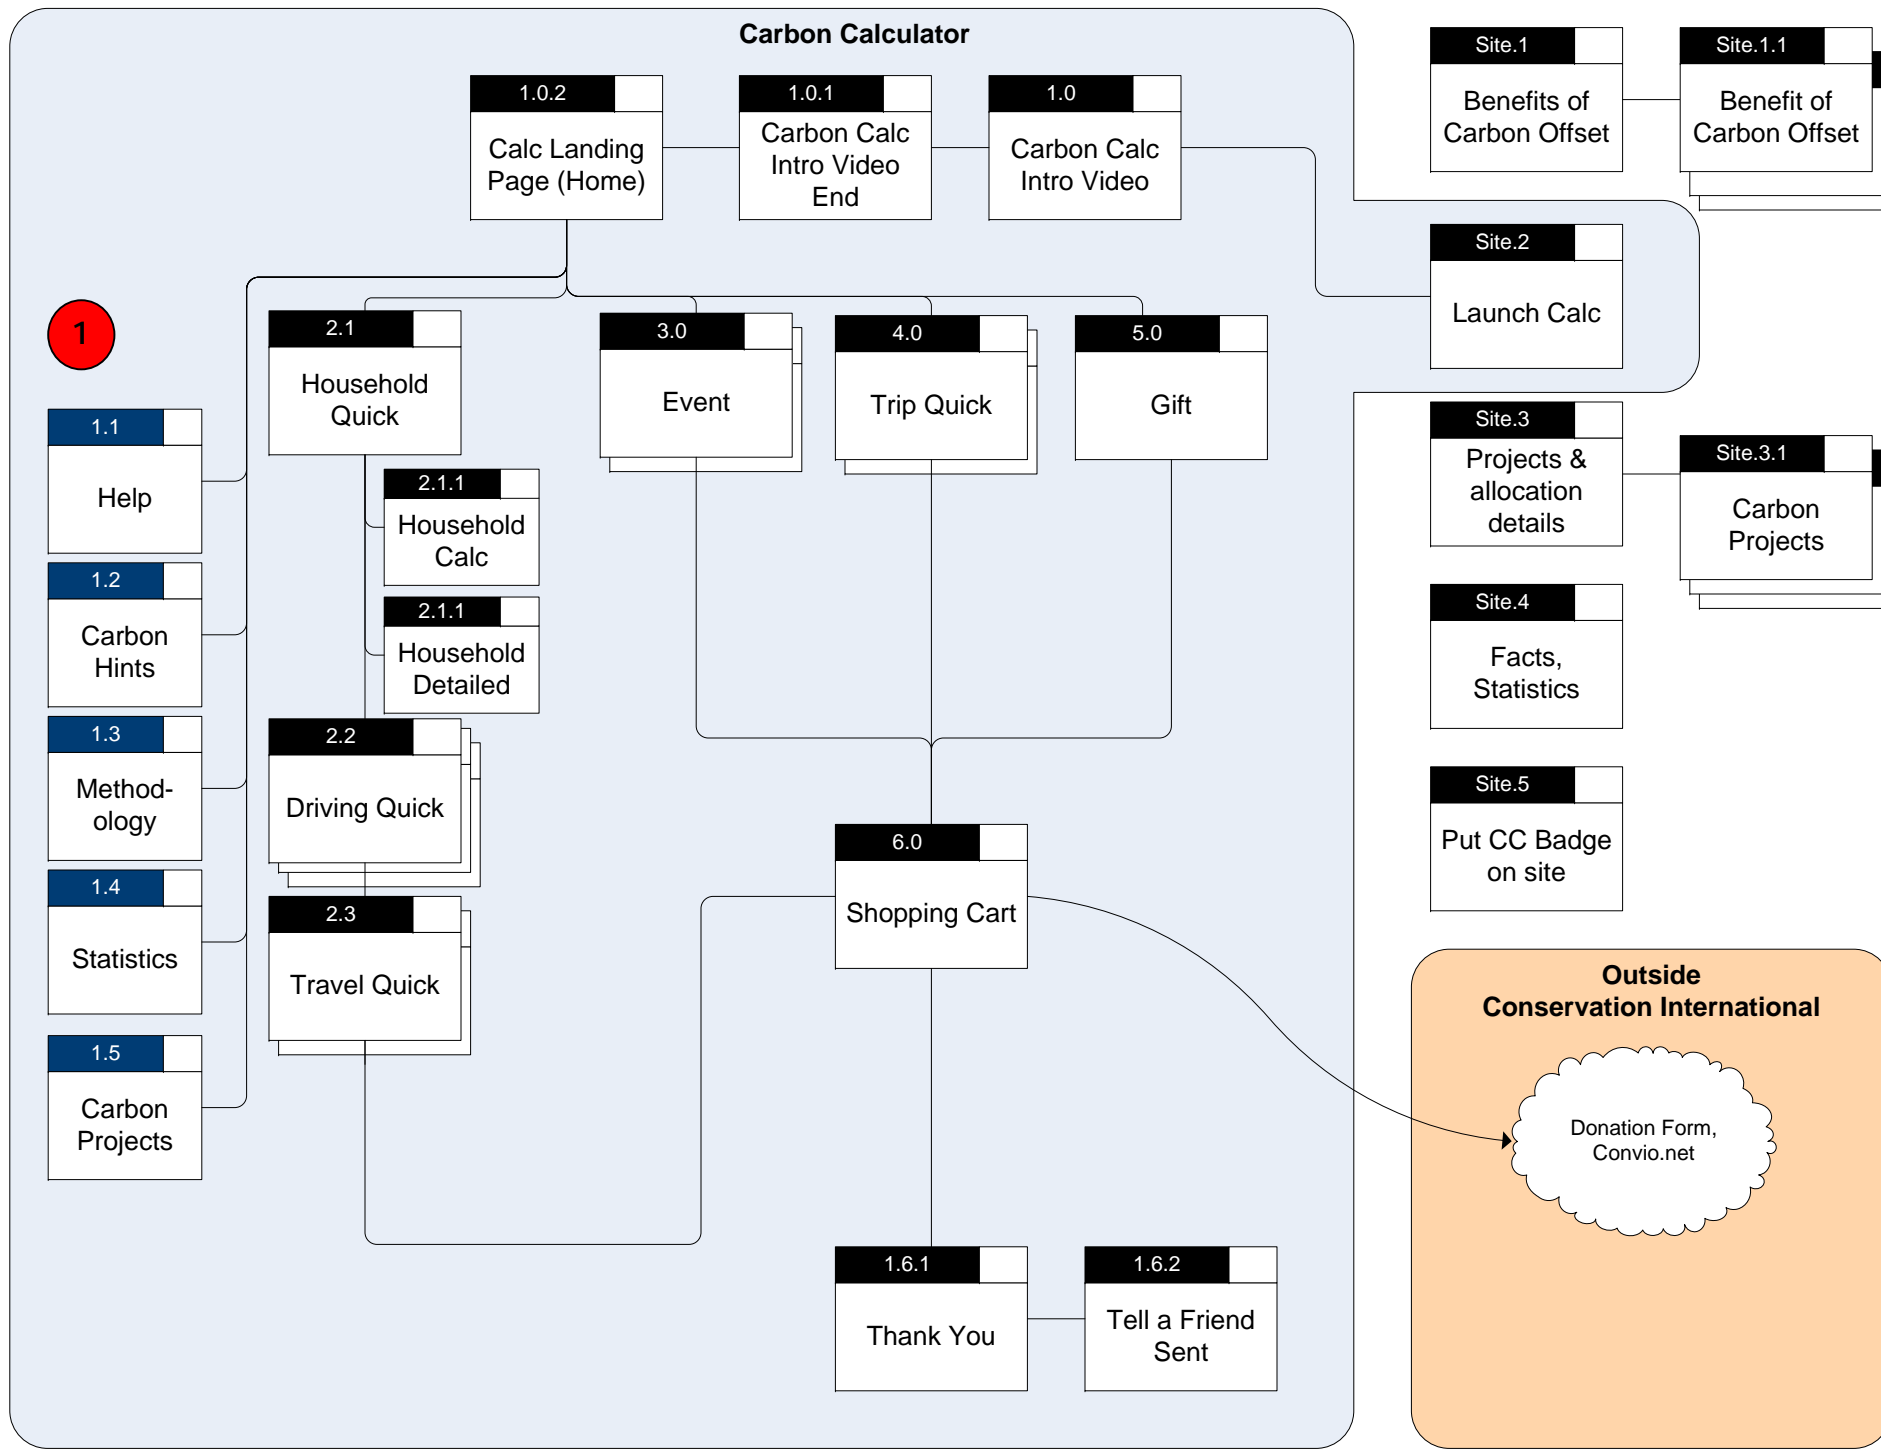

Notes

**1** Sidebar elements (blue header) are available throughout carbon calc. Their content is driven by what is on the main screen.

Disclaimer: Layout displayed in this diagram represents information structure only and should not be construed as final screen designs