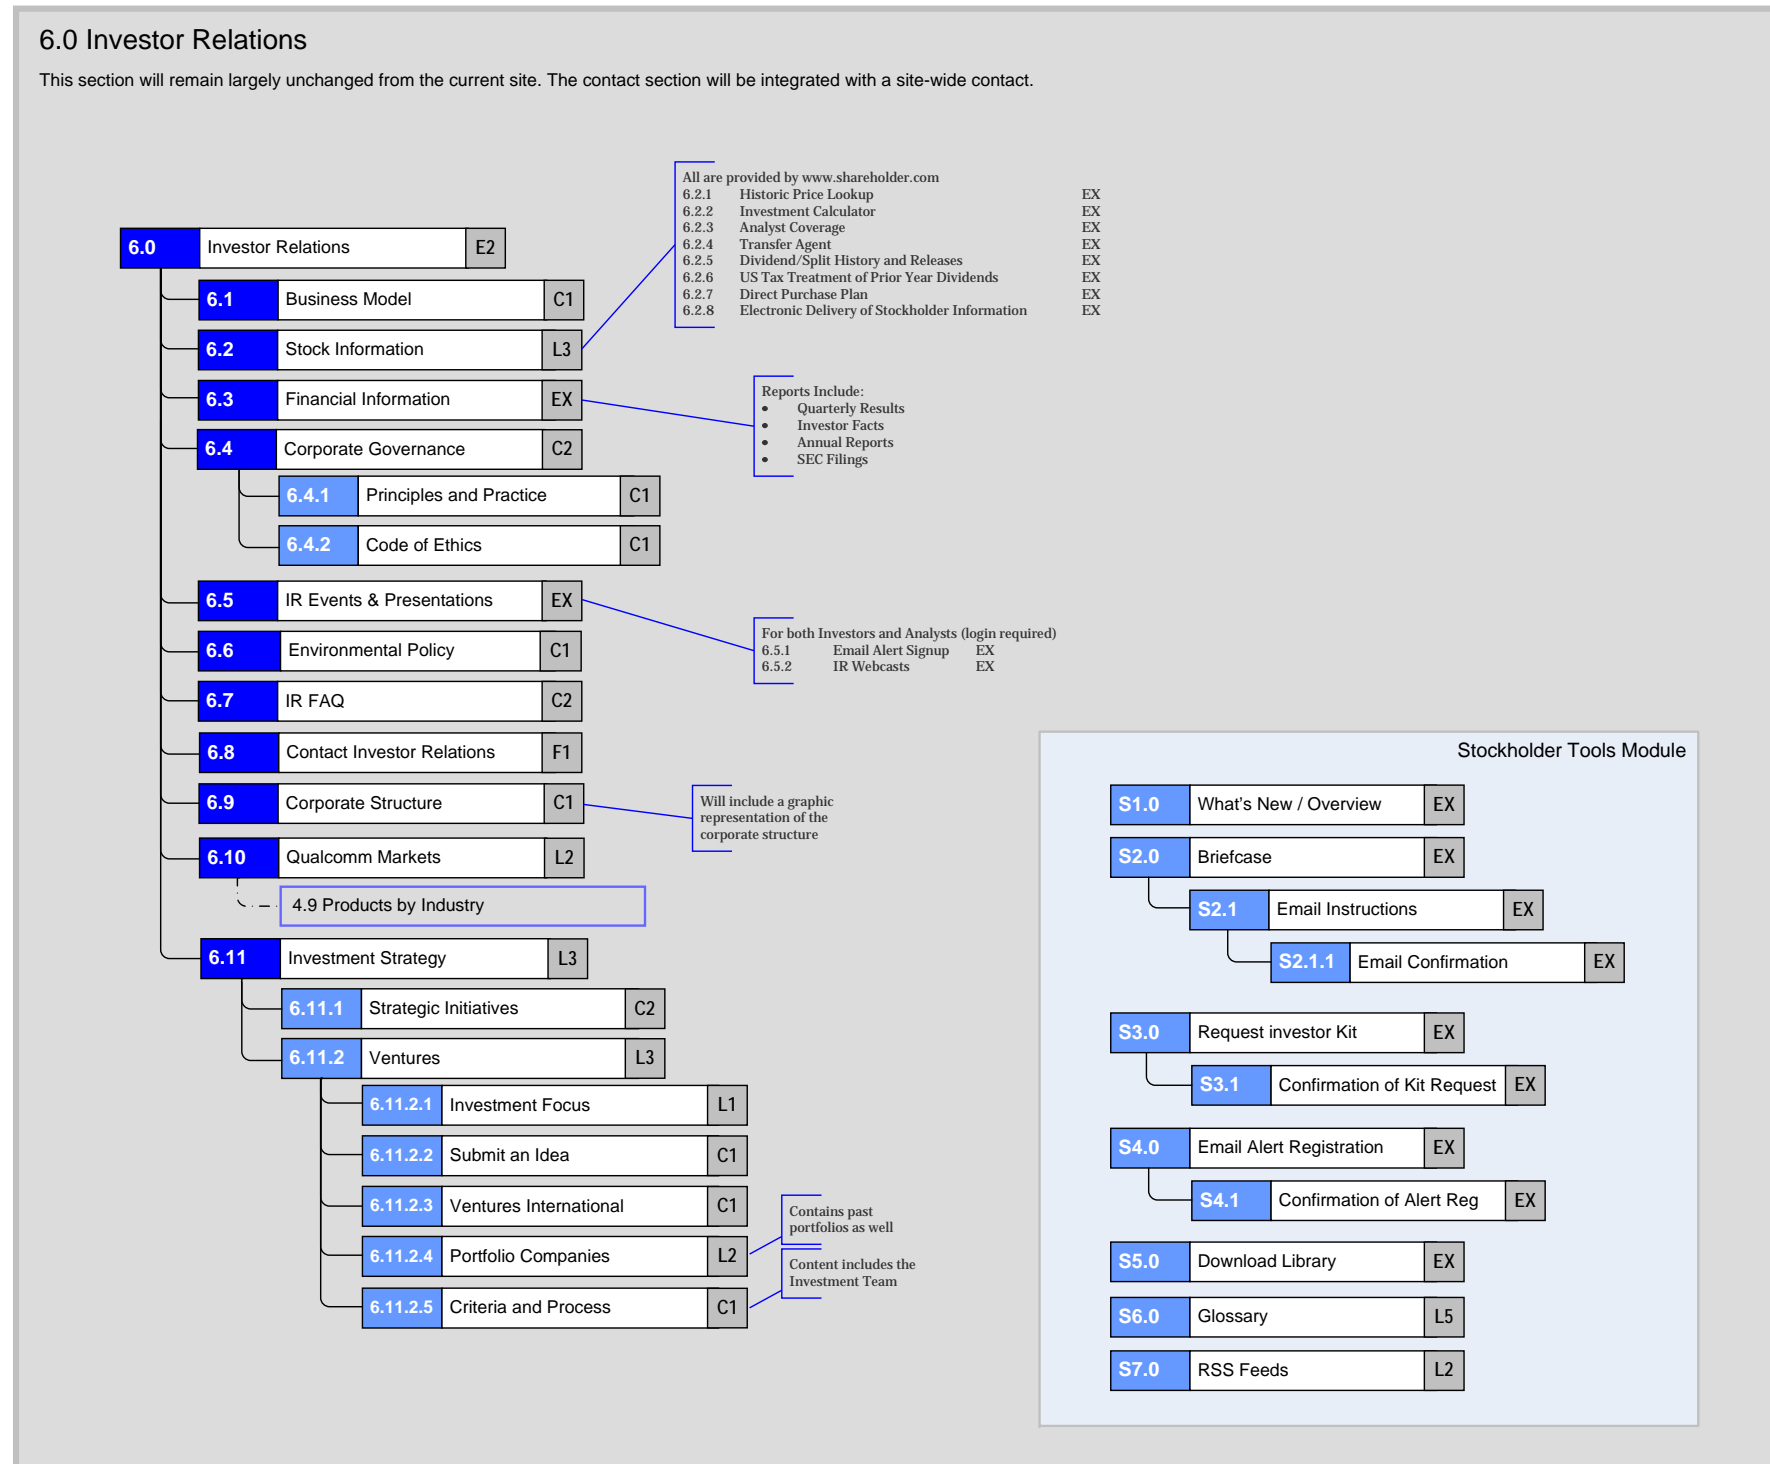

12.0 Search

Website search functionality.

13.0 Worldwide

Links to externally hosted Qualcomm corporate sites and references to additional US offices.

Qualcomm Site Redesign

Appendices

Details sitemap for May Launch. Does not include the strategic vision detailed in the previous pages. Only sections that will be changed are detailed in the following page appendices.

This is the IA intended for the initial site redesign rollout of this section.

This is the IA intended for the initial site redesign rollout of these sections.

Qualcomm Site Map