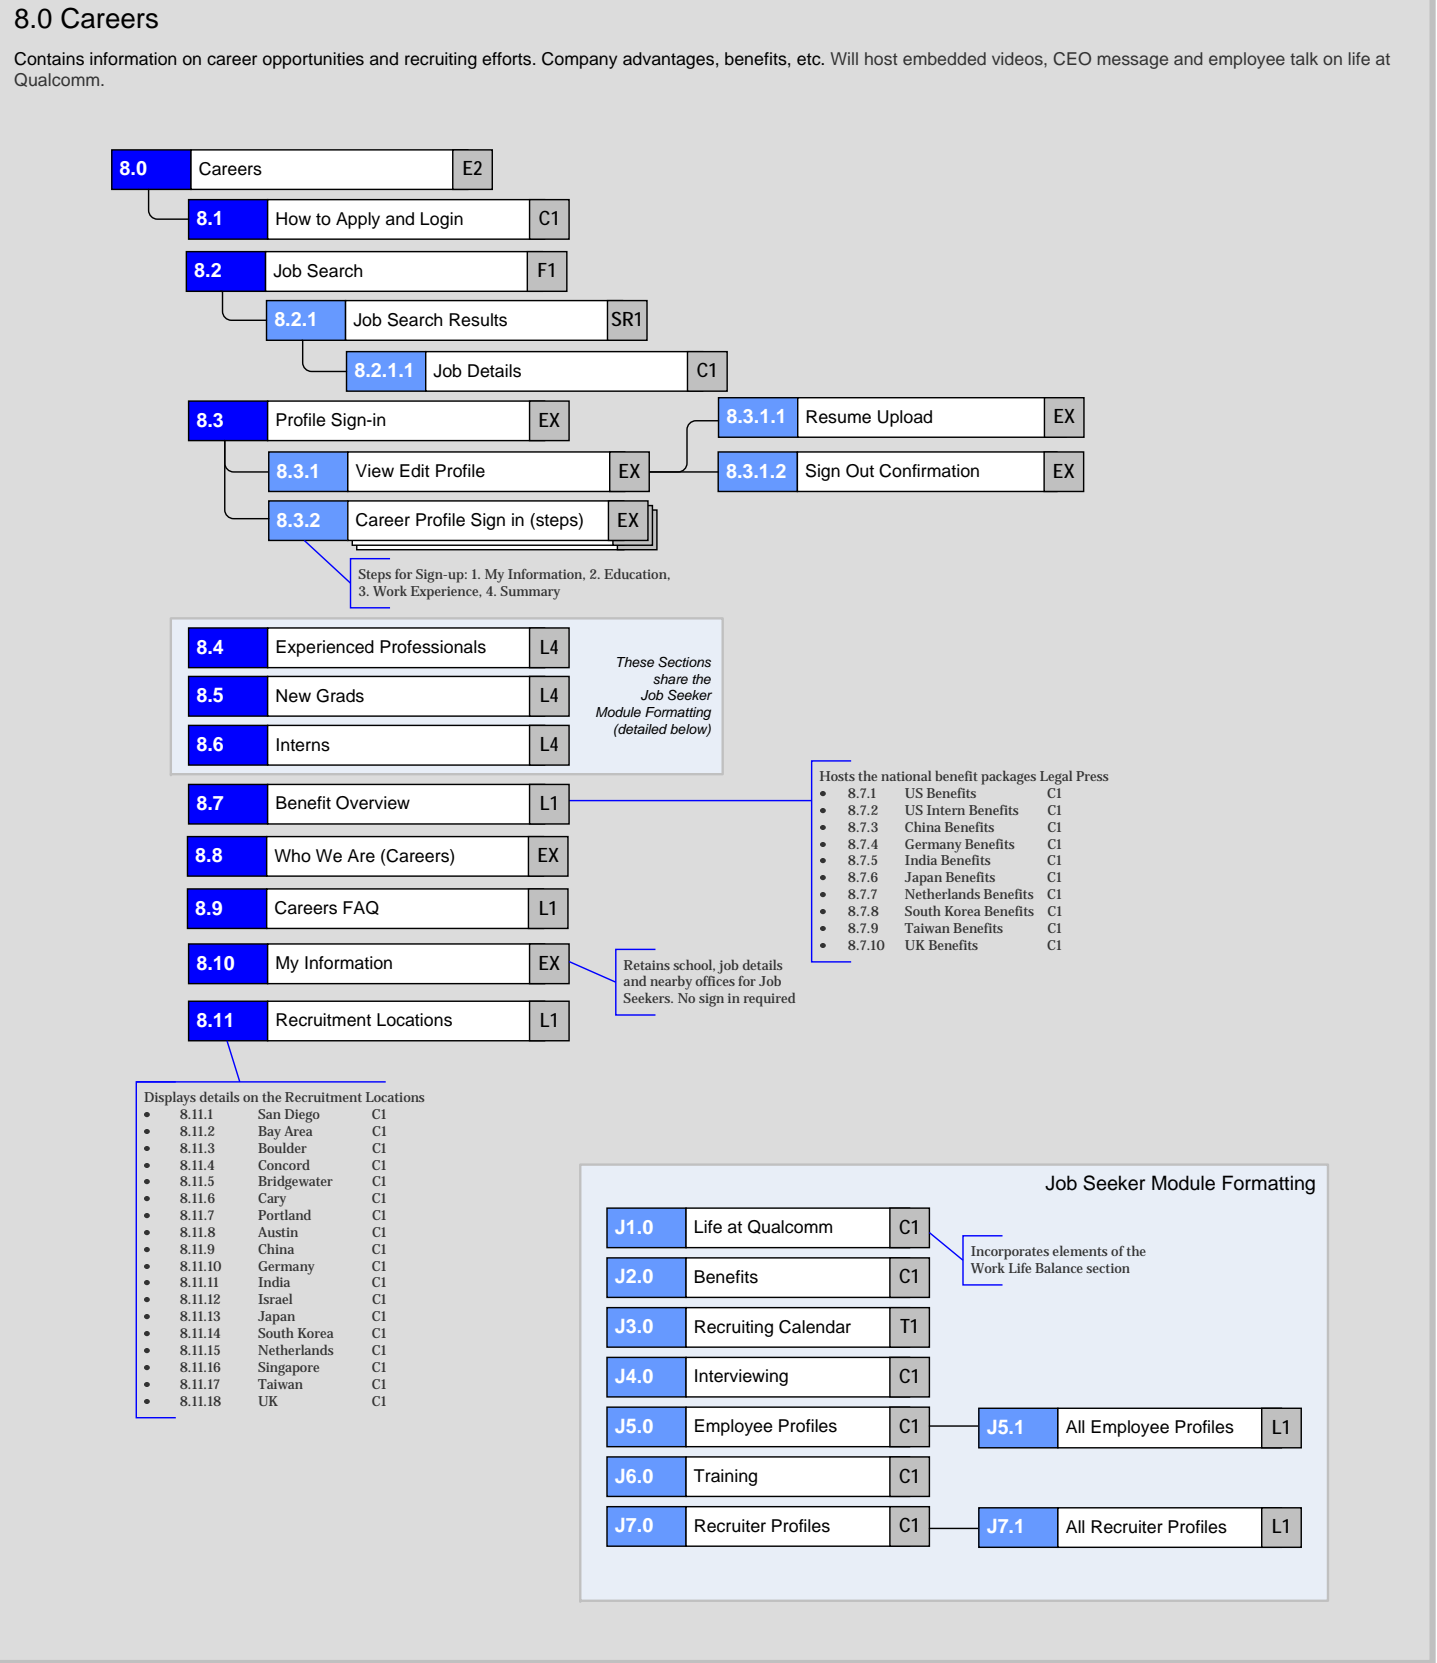

This is the IA intended for the initial site redesign rollout of these sections.