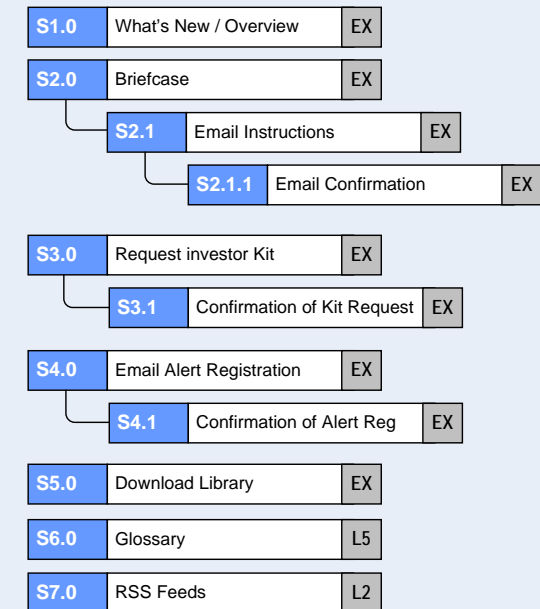

Stockholder Tools Module