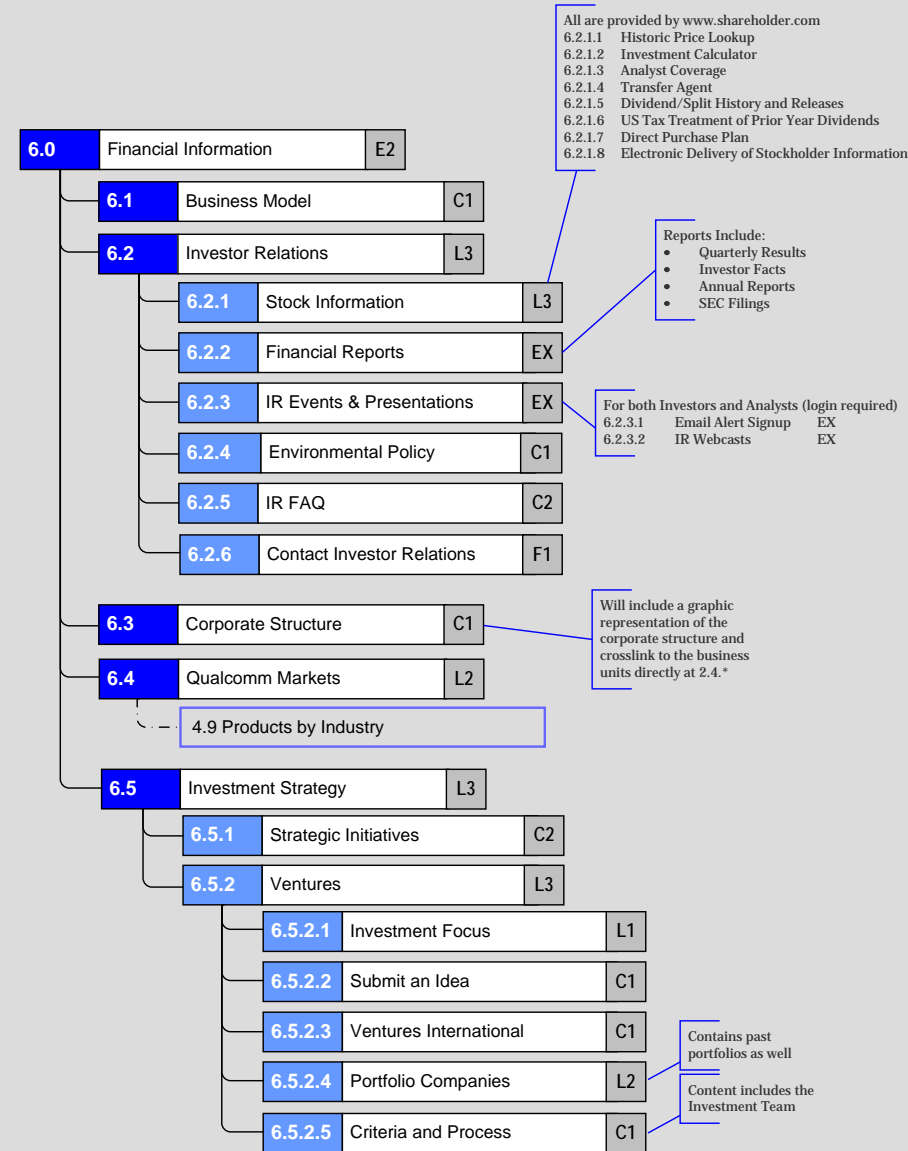

5.0 News and Events

Contains current and archived news as well as press releases. Contents on each page will be tailored to reflect the path chosen by user. Events calendar and legal news are here. Journalists' needs will be addressed here as well.

Users will be able to subscribe to new News Feeds as they become available

6.0 Financial Information

This section will remain largely unchanged from the current site. The contact section will be integrated with a site-wide contact.

All are provided by www.shareholder.com

- 6.2.1.1 Historic Price Lookup EX
- 6.2.1.2 Investment Calculator EX
- 6.2.1.3 Analyst Coverage EX
- 6.2.1.4 Transfer Agent EX
- 6.2.1.5 Dividend/Split History and Releases EX
- 6.2.1.6 US Tax Treatment of Prior Year Dividends EX
- 6.2.1.7 Direct Purchase Plan EX
- 6.2.1.8 Electronic Delivery of Stockholder Information EX

Reports Include:

- Quarterly Results
- Investor Facts
- Annual Reports
- SEC Filings

For both Investors and Analysts (login required)

- 6.2.3.1 Email Alert Signup EX
- 6.2.3.2 IR Webcasts EX

Will include a graphic representation of the corporate structure and crosslink to the business units directly at 2.4.*

Contains past portfolios as well
Content includes the Investment Team

Stockholder Tools Module