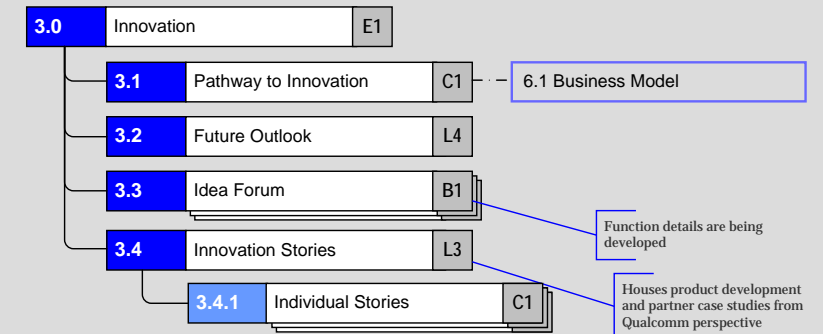

3.0 Innovation

What we'll see from Qualcomm in the years to come. This is an inspirational/realistic section. Highlights the next big initiative, e.g. Gobi. Presents a development example to show how inspiration leads to execution which leads to a successful product—showing that there's more on the way.