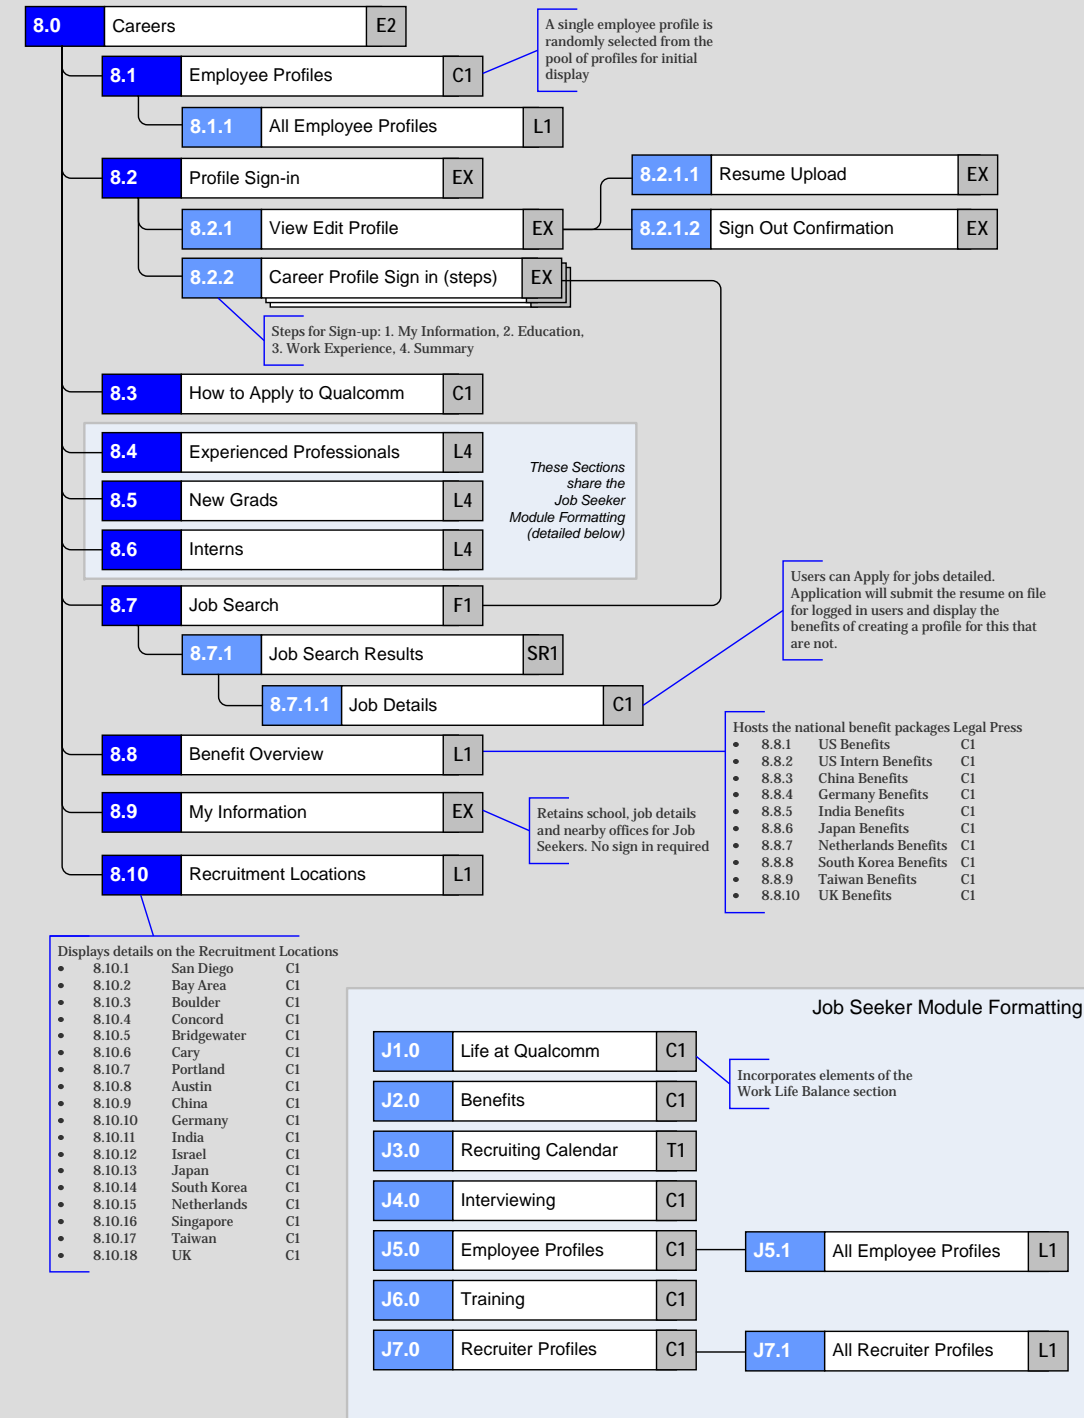

8.0 Careers

Contains information on career opportunities and recruiting efforts. Company advantages, benefits, etc. Will host embedded videos, CEO message and employee talk on life at Qualcomm.