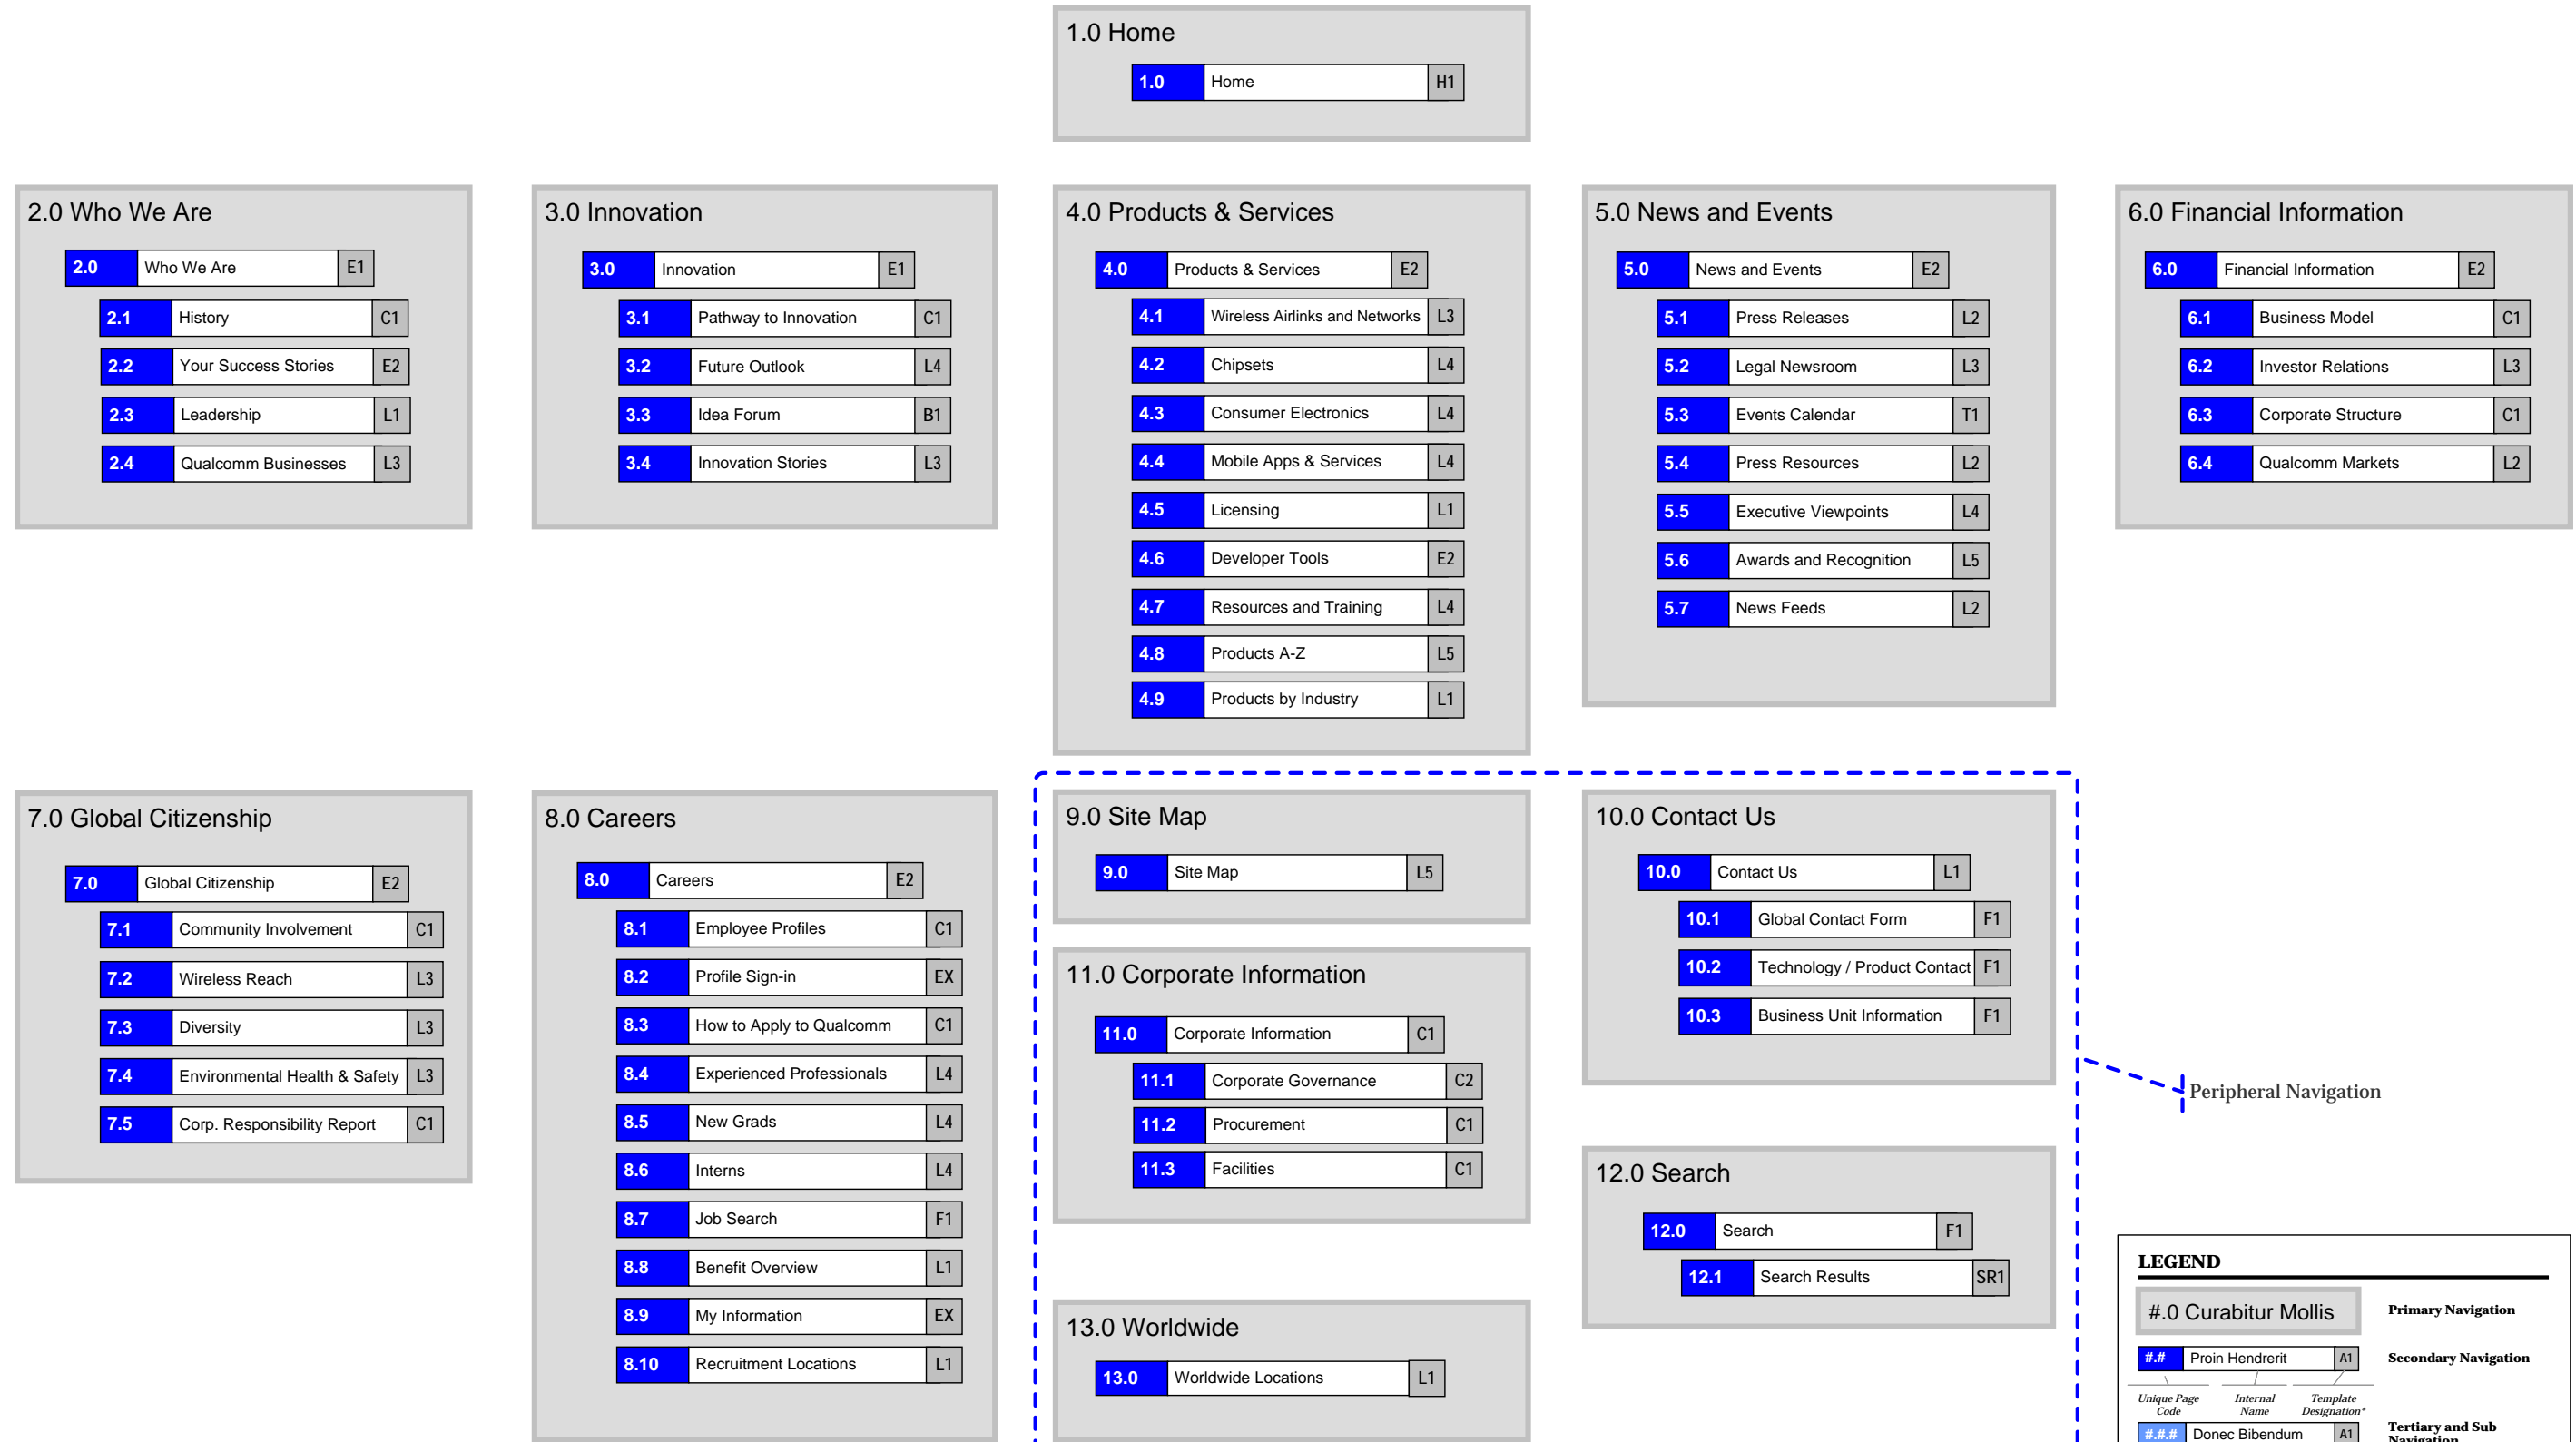

Qualcomm Site Redesign

Site Map

Phase I

Submitted By: Atmosphere BBDO

Submitted To: Qualcomm

Dated: 9 April 2008

Notice: The enclosed material is proprietary and confidential. This material is presented for the purpose of evaluating services and may not be disclosed in any manner to anyone other than the addressee and employees or authorized representatives of Qualcomm and Atmosphere BBDO.

Qualcomm Site Map

LEGEND

#.0 Curabitur Mollis	Primary Navigation
## Proin Hendrerit A1	Secondary Navigation
### Donec Bibendum A1	Tertiary and Sub Navigation
### Etiam vehicula	Crosslink (a page that resides in another section)