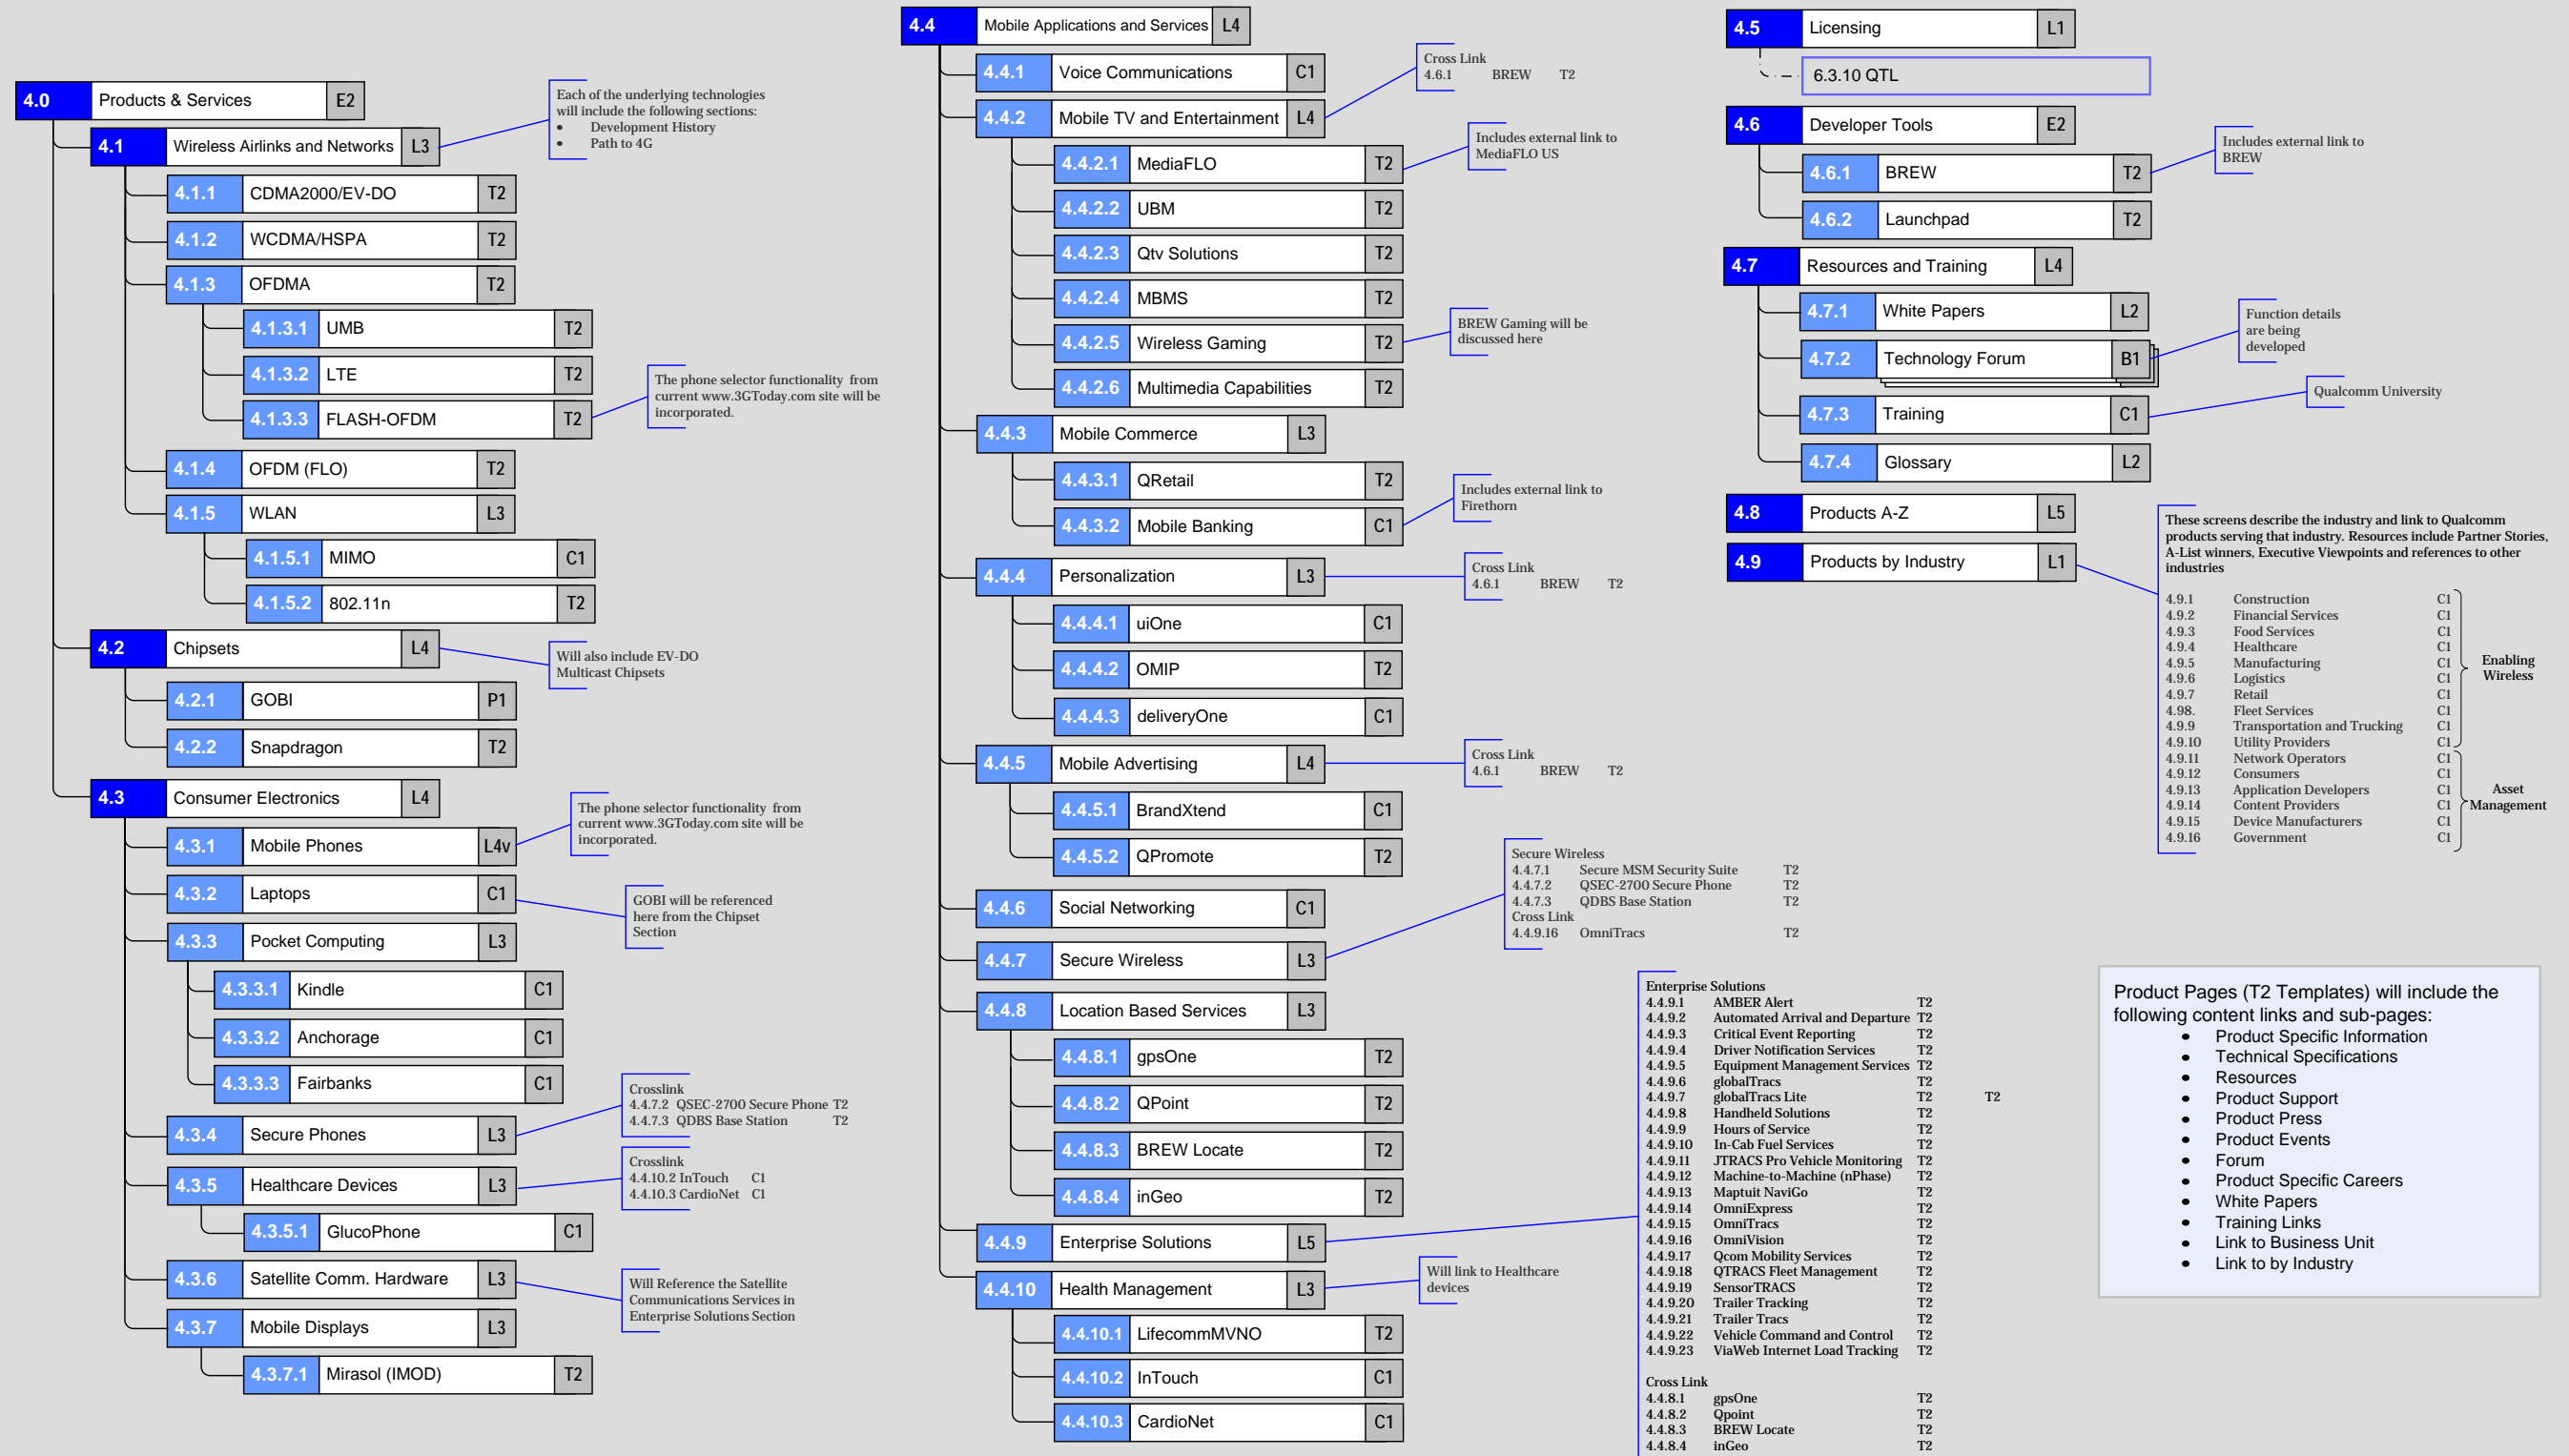

4.0 Products & Services

Specific information about products, technology, and solutions. Covers general information and technical details.

CLIENT	PROJECT	PROJECT NUMBER	FILENAME	PAGE TITLE	SHEET	LAST EDIT DATE	Prepared by
Qualcomm	Site Redesign	Site Map	Copy (1) of Qualcomm_Sitemap_040908.vsd	Products & Services	4 of 10	4/9/2008 5:35 PM	AtmosphereBBDO