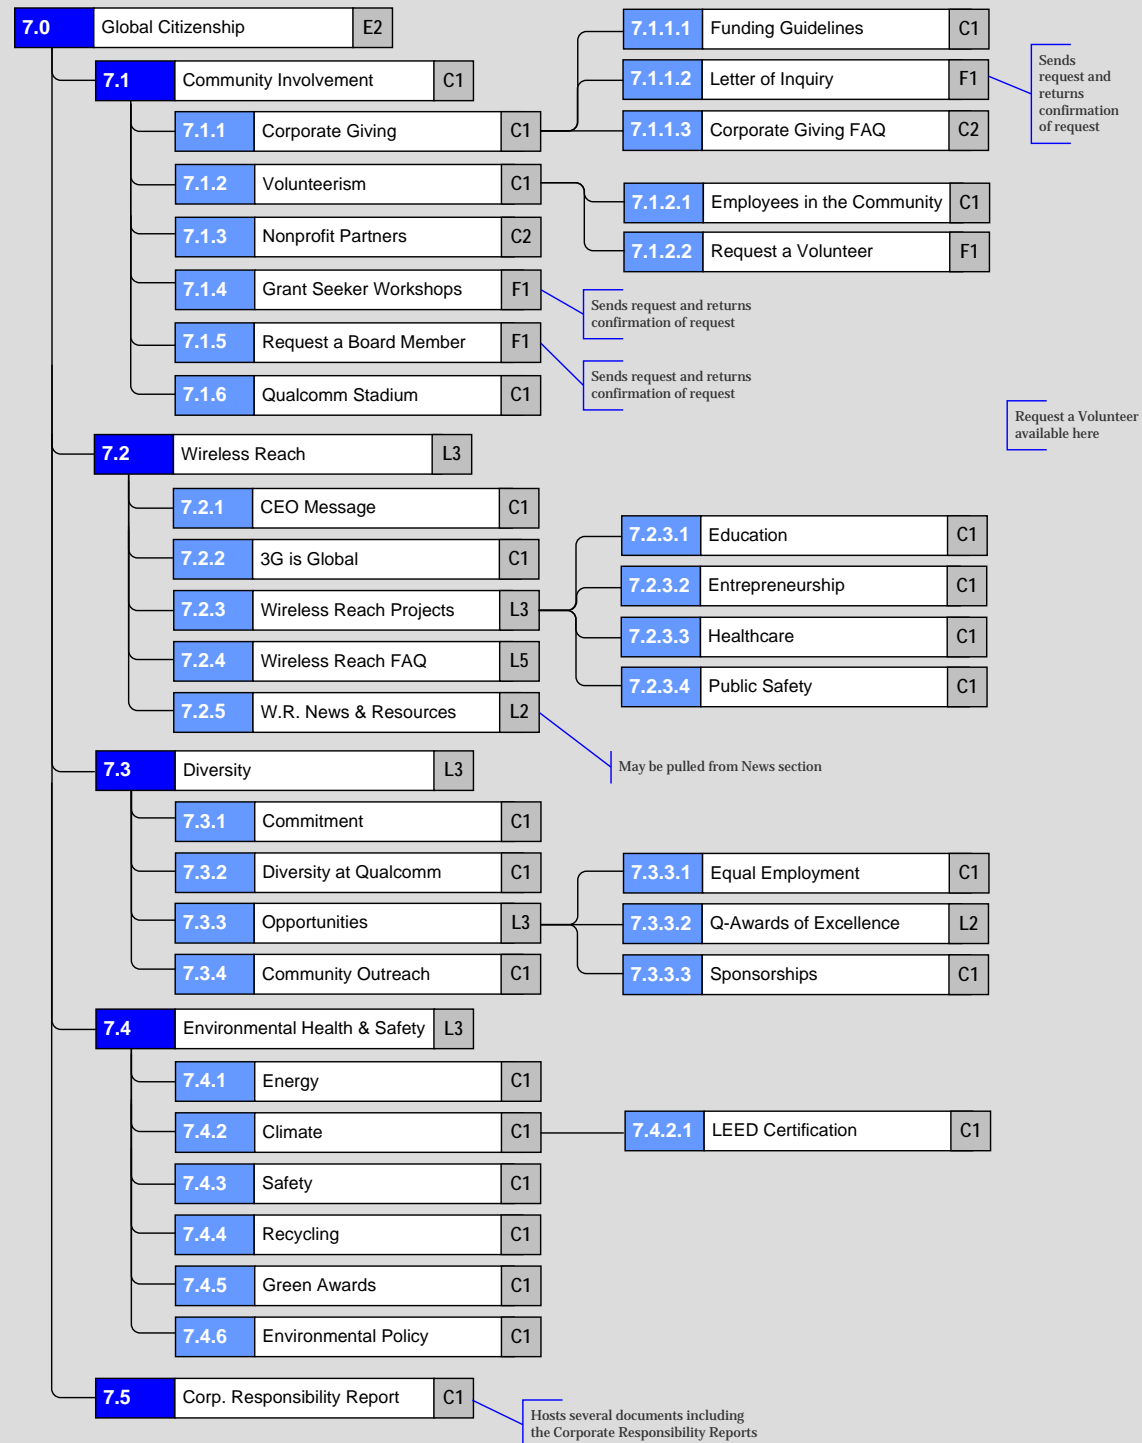

Contains past portfolios as well
Content includes the Investment Team

Stockholder Tools Module

Qualcomm Site Map

7.0 Global Citizenship

This section will include philanthropic activity, Wireless Reach, community outreach programs, and green efforts.