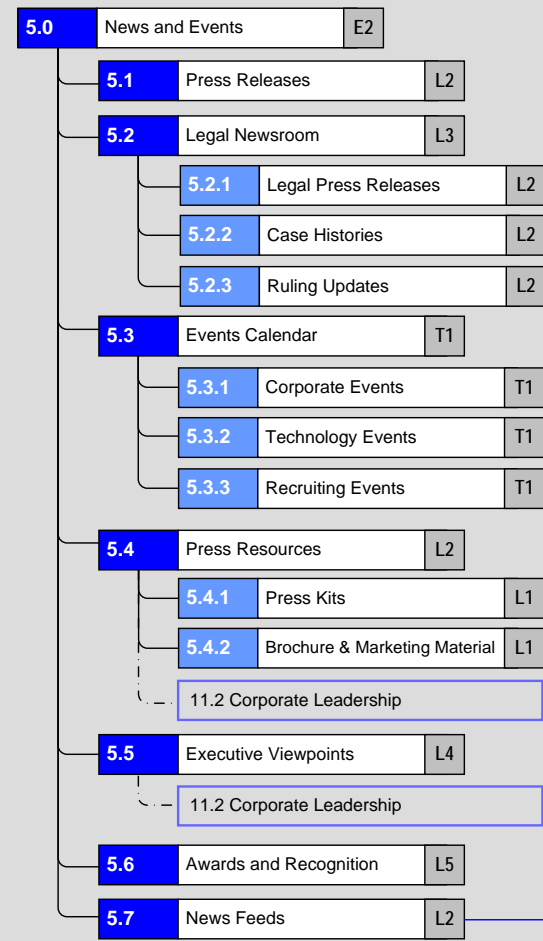

5.0 News and Events

Contains current and archived news as well as press releases. Contents on each page will be tailored to reflect the path chosen by user. Events calendar and legal news are here. Journalists' needs will be addressed here as well.

Users will be able to subscribe to new News Feeds as they become available

6.0 Financial Information

This section will remain largely unchanged from the current site. The contact section will be integrated with a site-wide contact.